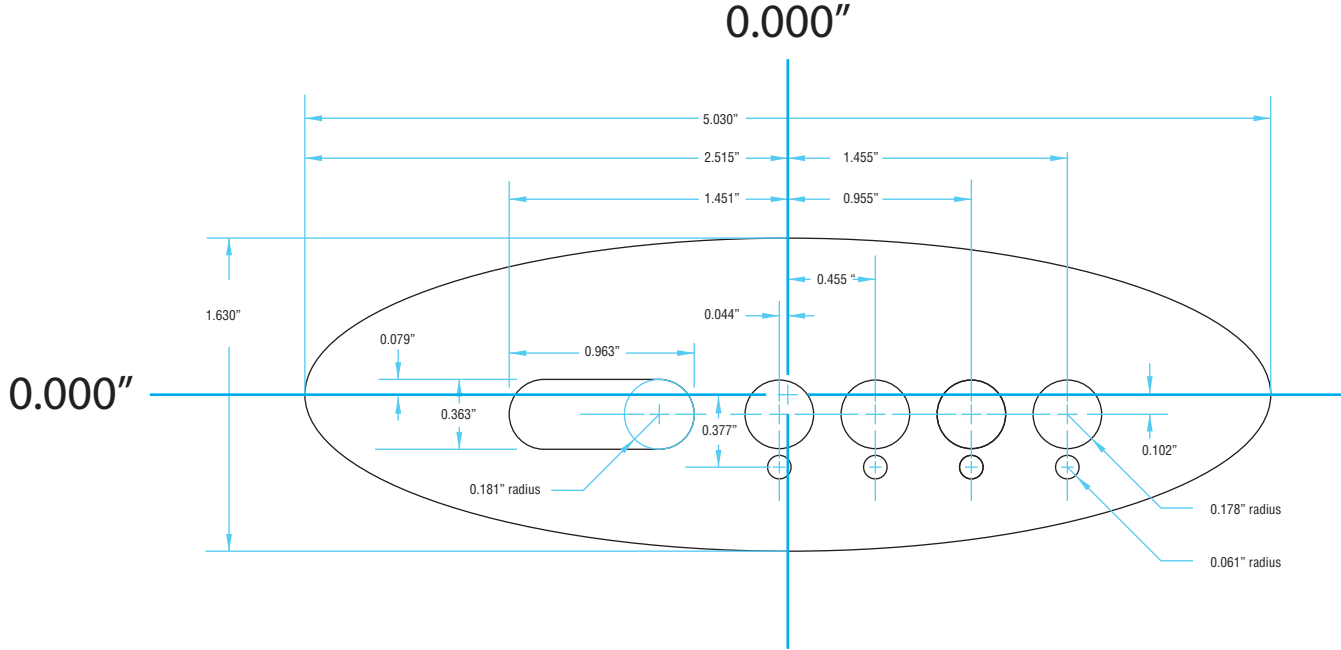

Overlay Graphics Template (VL240, ML240)

Use this to create overlay graphics only. Do not use this template to create a die cutting tool.

PROPRIETARY AND CONFIDENTIAL

THIS DRAWING CONTAINS INFORMATION WHICH IS THE PROPRIETARY PROPERTY OF BALBOA WATER GROUP. REPRODUCTION IN WHOLE OR IN PART WITHOUT EXPRESS WRITTEN PERMISSION IS PROHIBITED.