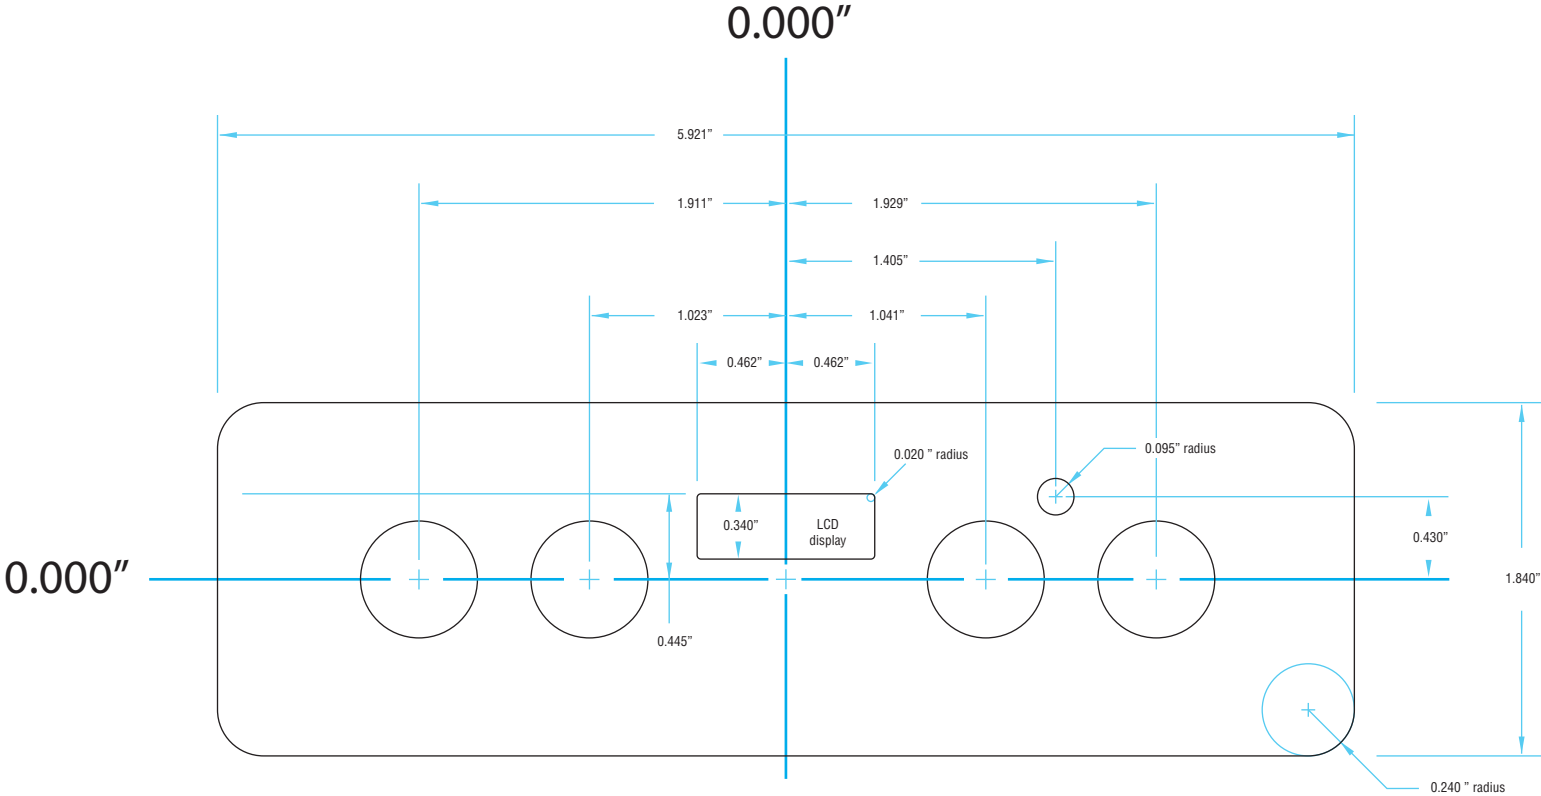

Overlay Graphics Template (xx401)

Use this to create overlay graphics only. Do not use this template to create a die cutting tool.

PROPRIETARY AND CONFIDENTIAL

THIS DRAWING CONTAINS INFORMATION WHICH IS THE PROPRIETARY PROPERTY OF BALBOA WATER GROUP. REPRODUCTION IN WHOLE OR IN PART WITHOUT EXPRESS WRITTEN PERMISSION IS PROHIBITED.