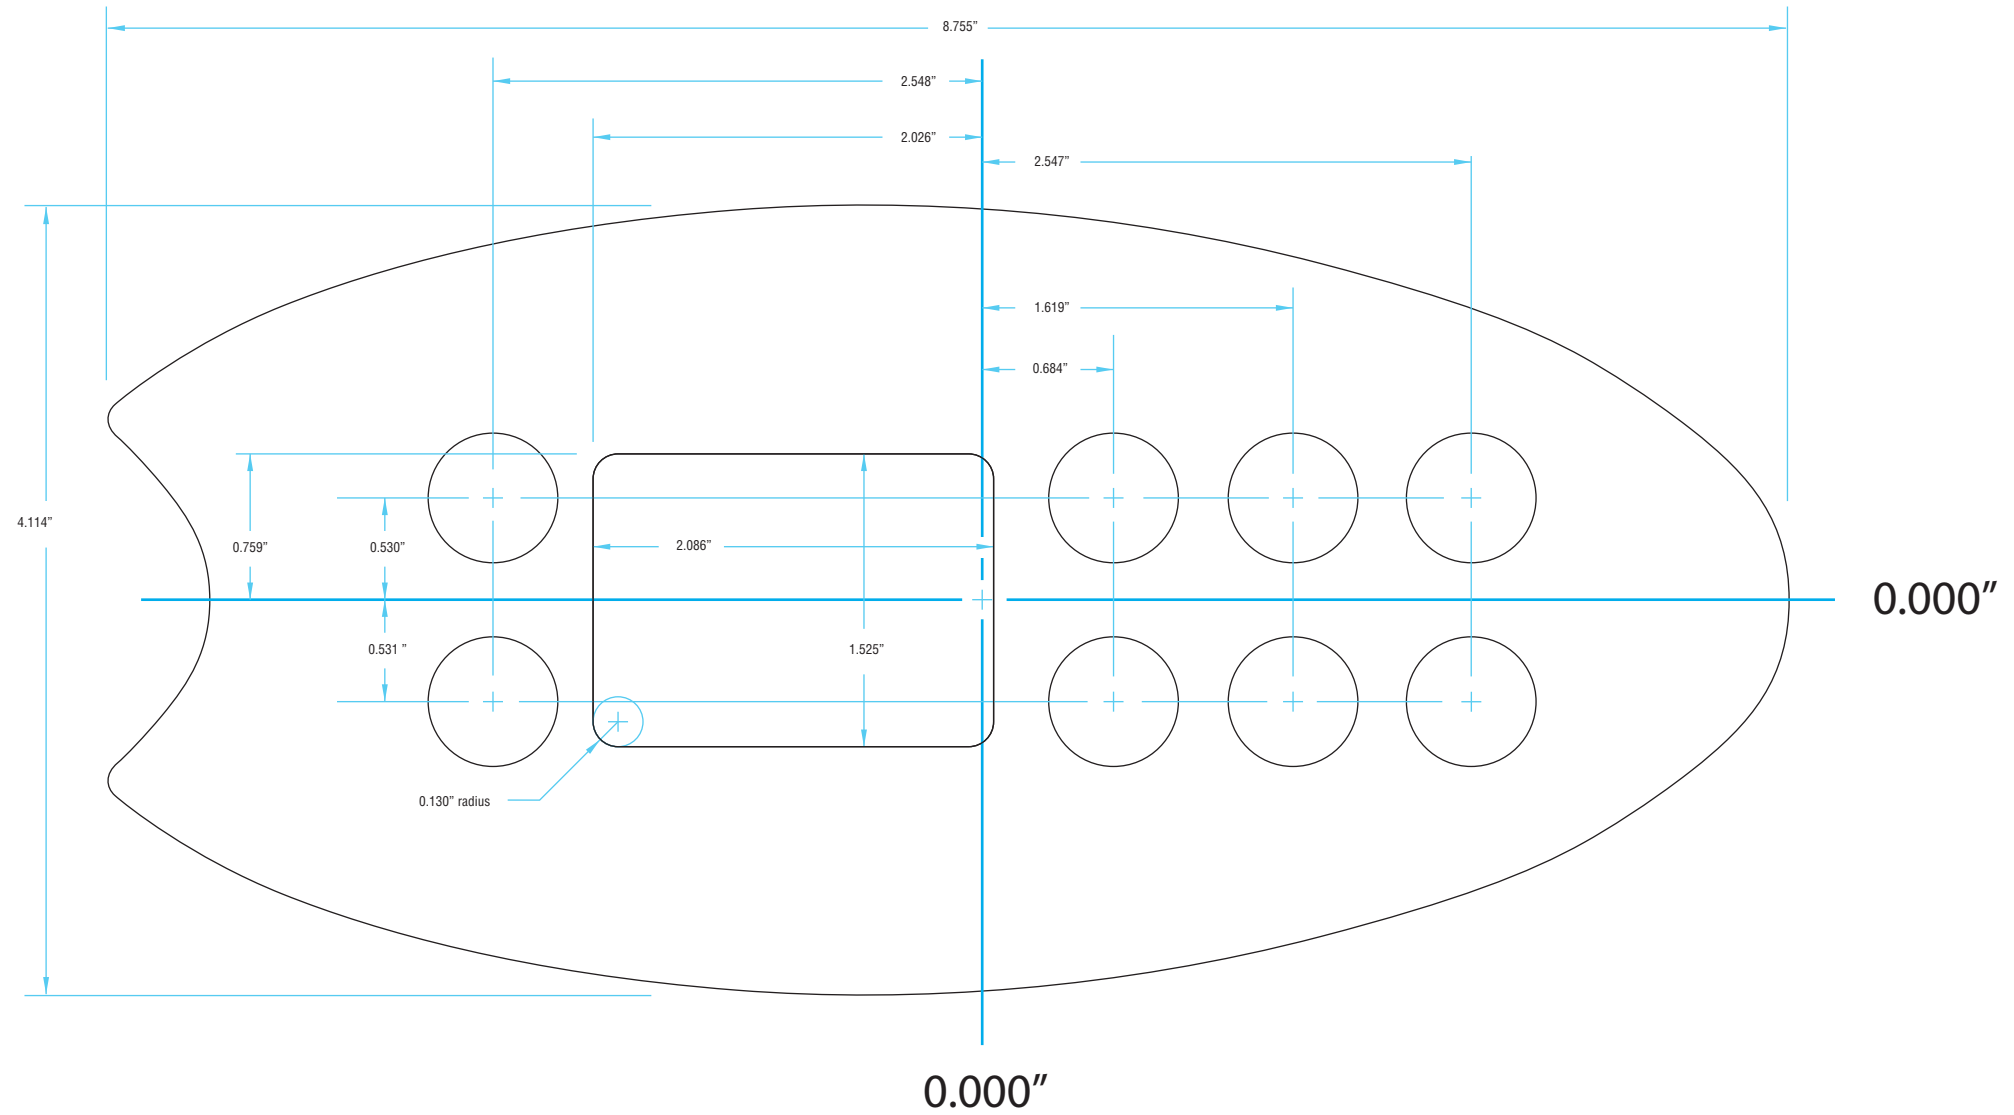

Overlay Graphics Template (VL802D)

Use this to create overlay graphics only. Do not use this template to create a die cutting tool.

PROPRIETARY AND CONFIDENTIAL

THIS DRAWING CONTAINS INFORMATION WHICH IS THE PROPRIETARY PROPERTY OF BALBOA WATER GROUP. REPRODUCTION IN WHOLE OR IN PART WITHOUT EXPRESS WRITTEN PERMISSION IS PROHIBITED.