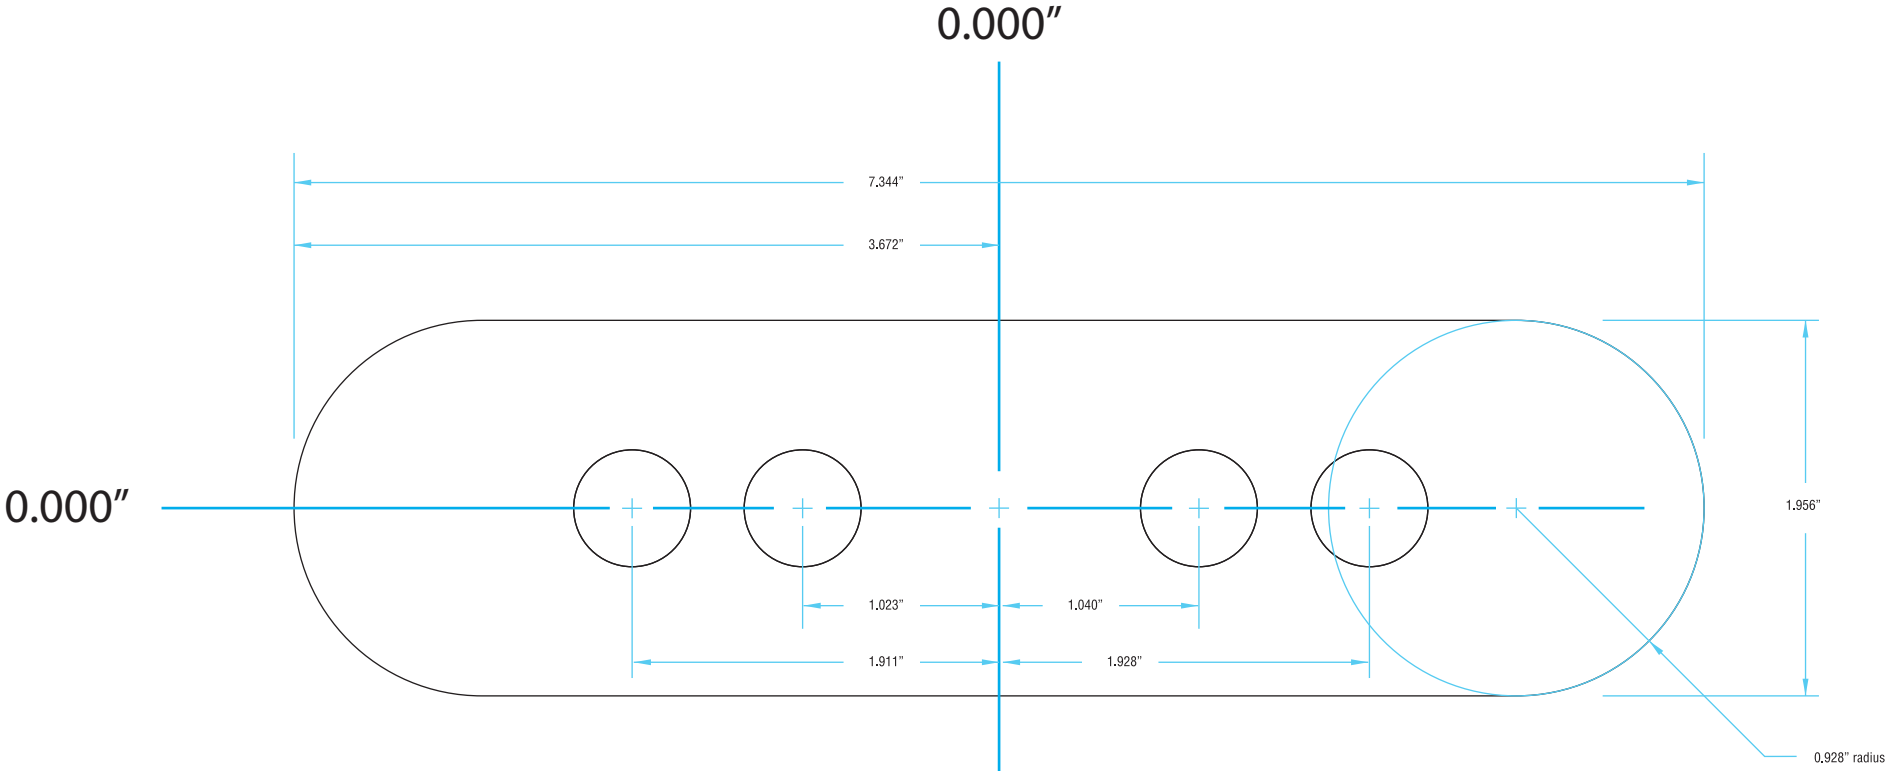

Overlay Graphics Template (AX40)

Use this to create overlay graphics only. Do not use this template to create a die cutting tool.

PROPRIETARY AND CONFIDENTIAL

THIS DRAWING CONTAINS INFORMATION WHICH IS THE PROPRIETARY PROPERTY OF BALBOA WATER GROUP. REPRODUCTION IN WHOLE OR IN PART WITHOUT EXPRESS WRITTEN PERMISSION IS PROHIBITED.