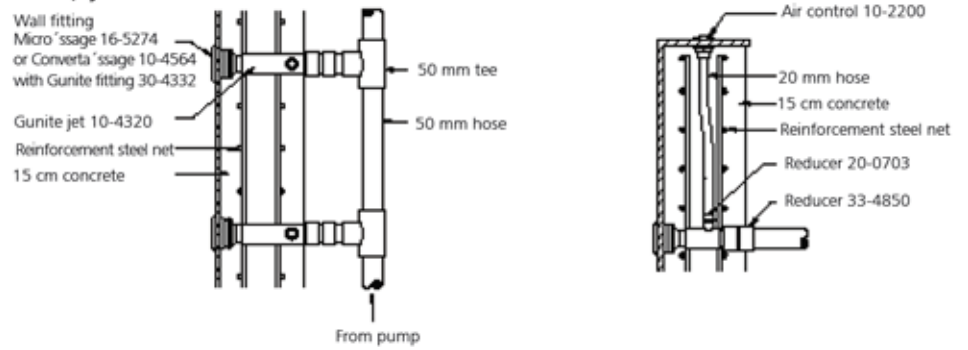

Remember to extend the nozzle when using extended wall fitting to secure optimal venturi and massage effect (30-4312 + 30-4401).

Note: 1 x 30-4401T is included when you order 10-4320

Useful Guidelines for Gunite Installations

TherapyJets

Therapy Jets

TherapyJets

AirChannels/ AirJets

SuctionFor TherapySystem

WASYST1115

© 2015 Balboa Water Group. All rights reserved. Your Single Source Solution.
1382 Bell Avenue | Tustin, CA 92780 | p 714.384.0382 | www.balboawatergroup.com