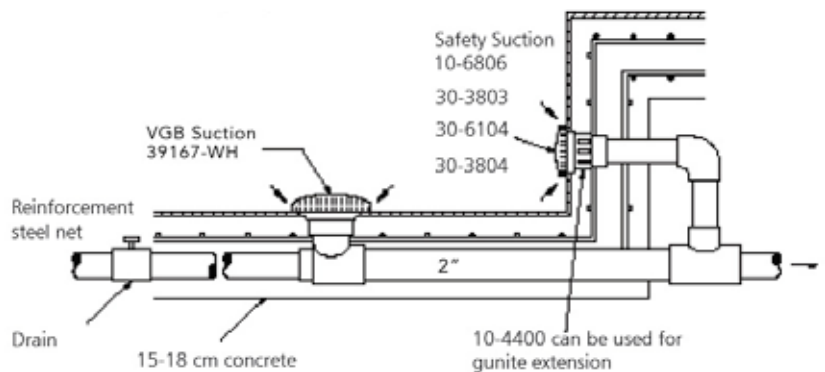

Remember to extend the nozzle when using extended wall fitting to secure optimal venturi and massage effect (30-4312 + 30-4401).

Note: 1 x 30-4401T is included when you order 10-4320

Useful Guidelines for Gunite Installations

TherapyJets

Therapy Jets

TherapyJets

AirChannels/ AirJets

SuctionFor TherapySystem

WASYST1115

© 2015 Balboa Water Group. All rights reserved. Your Single Source Solution.
1382 Bell Avenue | Tustin, CA 92780 | p 714.384.0382 | www.balboawatergroup.com