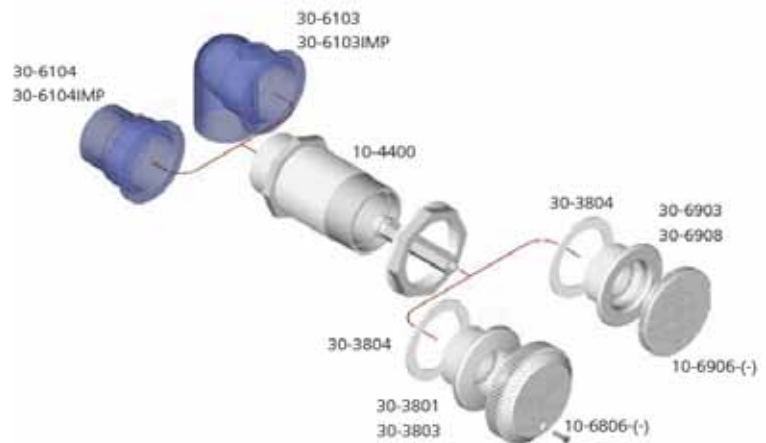

Hydrotherapy Jets Air Jets Suctions

For your Gunite Applications

Balboa has a wide range of articles suitable for gunite applications. Gunite applications are special compared to acrylic installations. The main difference is the thick walls that demand extended fittings. The shown products are designed and commonly used for gunite applications.

However, our extensive jet and fitting range can be used for gunite as well.

For further information you can always visit our website on www.balboawater.com or contact our Customer Service.

Suctions

AirJet

High volume air jet with 16 side outlets.