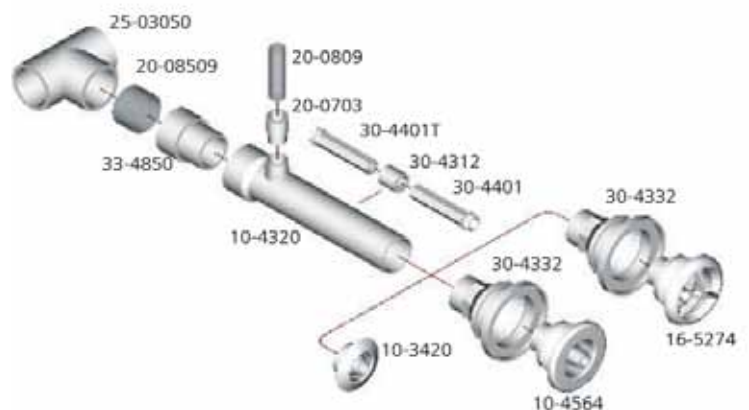

Argonaut

Niagara

AG

HydroJet

A big compact jet with directional front option with extended wall fittings.

GuniteJet

The ultimate jets for gunite applications. 2 directional and 1 Micro'ssage rotating front option.

Remember to extend the nozzle when using extended wall fitting to secure optimal venturi and massage effect (30-4312 + 30-4401).

Note: 1 x 30-4401T is included when you order 10-4320

Useful Guidelines for Gunite Installations