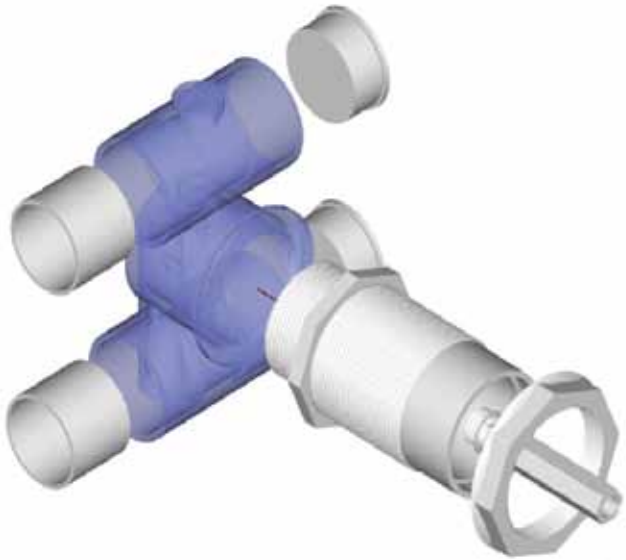

GuniteEquipment

Your Single Source Solution

BALBOA[®]
water group

Hydrotherapy Jets Air Jets Suctions

For your Gunite Applications

Balboa has a wide range of articles suitable for gunite applications. Gunite applications are special compared to acrylic installations. The main difference is the thick walls that demand extended fittings. The shown products are designed and commonly used for gunite applications.

However, our extensive jet and fitting range can be used for gunite as well.

For further information you can always visit our website on www.balboawater.com or contact our Customer Service.

Suctions

AirJet

High volume air jet with 16 side outlets.

GuniteEquipment

Extensive pump range

Balboa offers a broad range of swimming pool and spa pumps.

You can find detailed overview of model ranges, performance, features and benefits on www.balboawater.com

Argonaut

Niagara

AG

HydroJet

A big compact jet with directional front option with extended wall fittings.

GuniteJet

The ultimate jets for gunite applications. 2 directional and 1 Micro'ssage rotating front option.