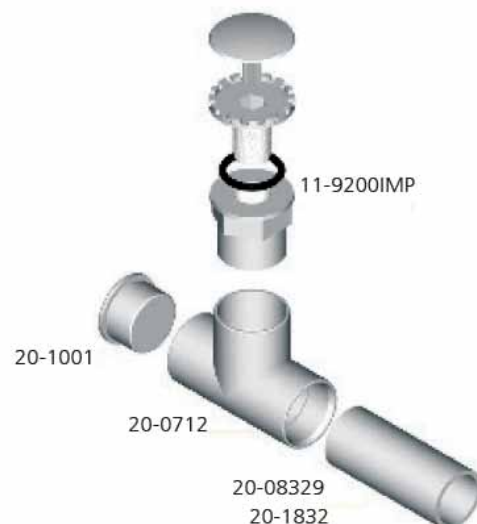

High volume air jet with 16 side outlets.

GuniteEquipment

Extensive pump range

Balboa offers a broad range of swimming pool and spa pumps.

You can find detailed overview of model ranges, performance, features and benefits on www.balboawater.com