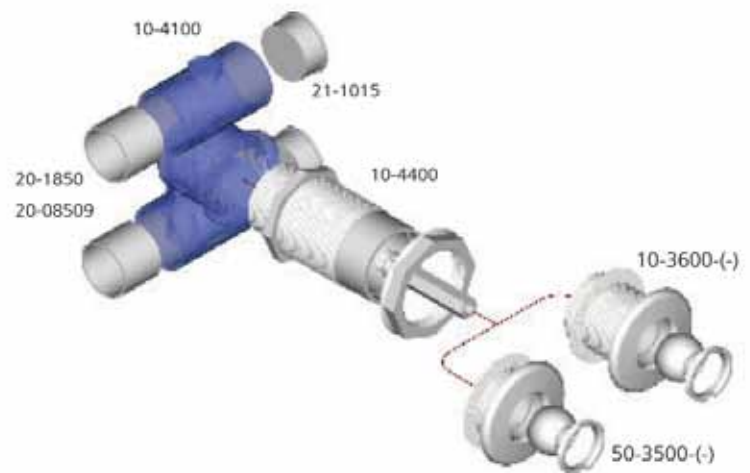

Argonaut

Niagara

AG

HydroJet

A big compact jet with directional front option with extended wall fittings.

GuniteJet

The ultimate jets for gunite applications. 2 directional and 1 Micro'ssage rotating front option.

Remember to extend the nozzle when using extended wall fitting to secure optimal venturi and massage effect (30-4312 + 30-4401).

Note: 1 x 30-4401T is included when you order 10-4320

Useful Guidelines for Gunite Installations