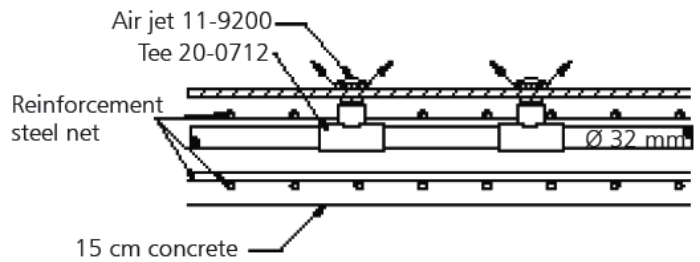

TherapyJets

Therapy Jets

TherapyJets

AirChannels/ AirJets

SuctionFor TherapySystem

WASYST1115

© 2015 Balboa Water Group. All rights reserved. Your Single Source Solution.
1382 Bell Avenue | Tustin, CA 92780 | p 714.384.0382 | www.balboawatergroup.com