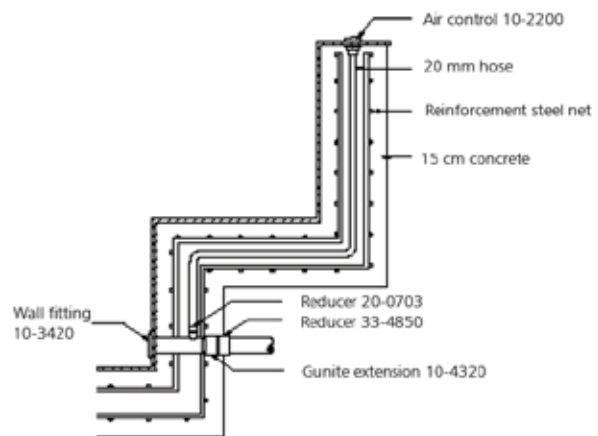

TherapyJets