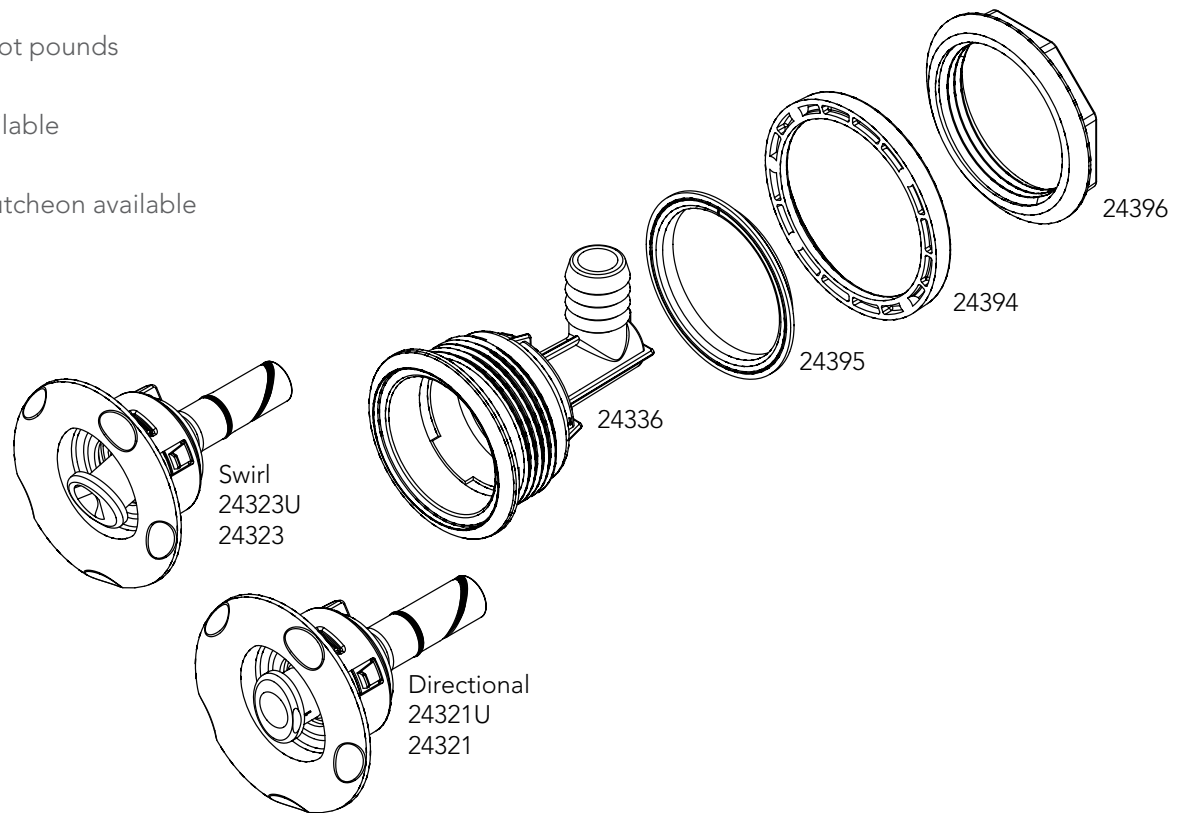

SAVOR THE DELIGHT

NeckJet

3" 100% shut-off neck jet.

- Available in a swirl or directional neck jet
- Built for durability, high performance and reliability
- Designed for maximum performance
- High quality material
- Easy to install and service

BALBOA
water group

3" 100% Shut-Off Neck Jet

Features and Benefits

- 1 Output: 6 GPM at 12 psi
- 2 Hole Size: 2 ³/₈"
- 3 Clearance Depth: 3 ¹/₄" assuming 3/₈" wall thickness
- 4 Torque Spec: 12 foot pounds
- 5 Socket version available
- 6 Stainless steel escutcheon available

FLOW CURVE