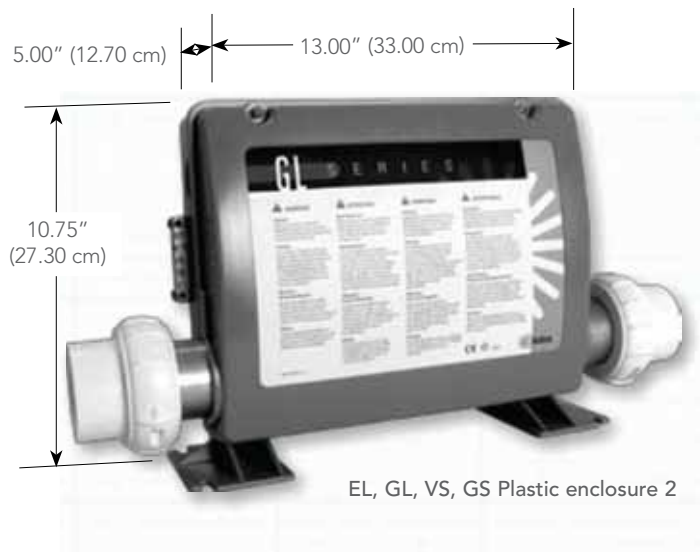

Controls & Panels

System Measurements

EL8000 & GL8000

EL, GL, VS, GS Plastic enclosure 1

EL, GL, VS, GS Plastic enclosure 2