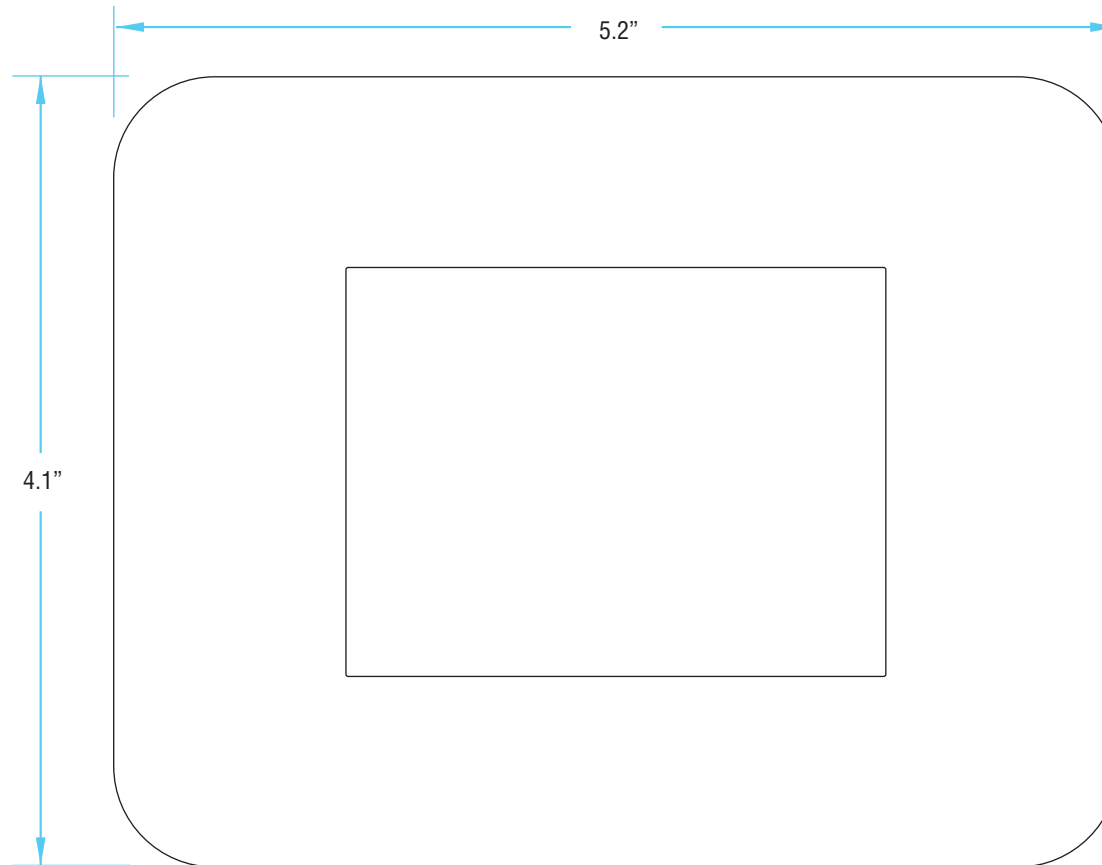

Overlay Graphics Template (SpaTouch, rectangle)

Use this to create overlay graphics only. Do not use this template to create a die cutting tool.

PROPRIETARY AND CONFIDENTIAL

THIS DRAWING CONTAINS INFORMATION WHICH IS THE PROPRIETARY PROPERTY OF BALBOA WATER GROUP. REPRODUCTION IN WHOLE OR IN PART WITHOUT EXPRESS WRITTEN PERMISSION IS PROHIBITED.