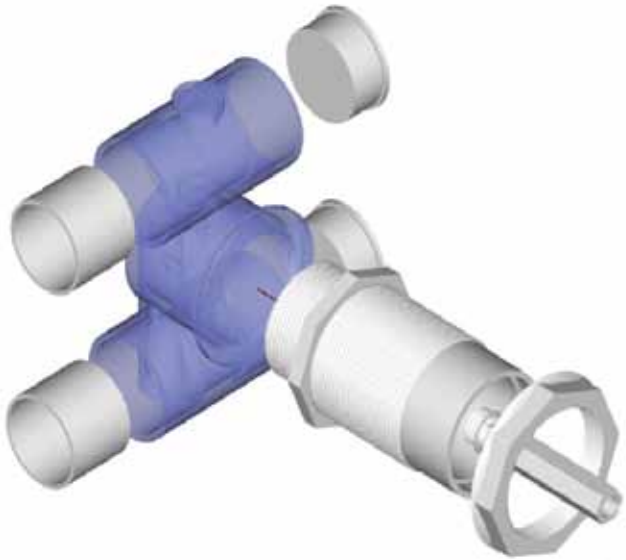

GuniteEquipment

Your Single Source Solution

BALBOA
water group

Hydrotherapy Jets Air Jets Suctions

For your Gunite Applications

Balboa has a wide range of articles suitable for gunite applications. Gunite applications are special compared to acrylic installations. The main difference is the thick walls that demand extended fittings. The shown products are designed and commonly used for gunite applications.

However, our extensive jet and fitting range can be used for gunite as well.

For further information you can always visit our website on www.balboawater.com or contact our Customer Service.

Suctions

AirJet

High volume air jet with 16 side outlets.

GuniteEquipment

Extensive pump range

Balboa offers a broad range of swimming pool and spa pumps.

You can find detailed overview of model ranges, performance, features and benefits on www.balboawater.com

Argonaut

Niagara

AG

HydroJet

A big compact jet with directional front option with extended wall fittings.

GuniteJet

The ultimate jets for gunite applications. 2 directional and 1 Micro'ssage rotating front option.