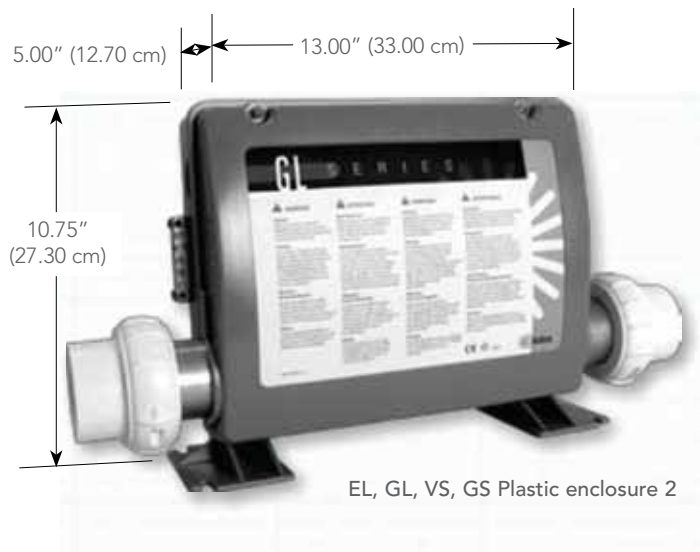

# Controls & Panels

System Measurements

EL8000 & GL8000

EL, GL, VS, GS Plastic enclosure 1

EL, GL, VS, GS Plastic enclosure 2